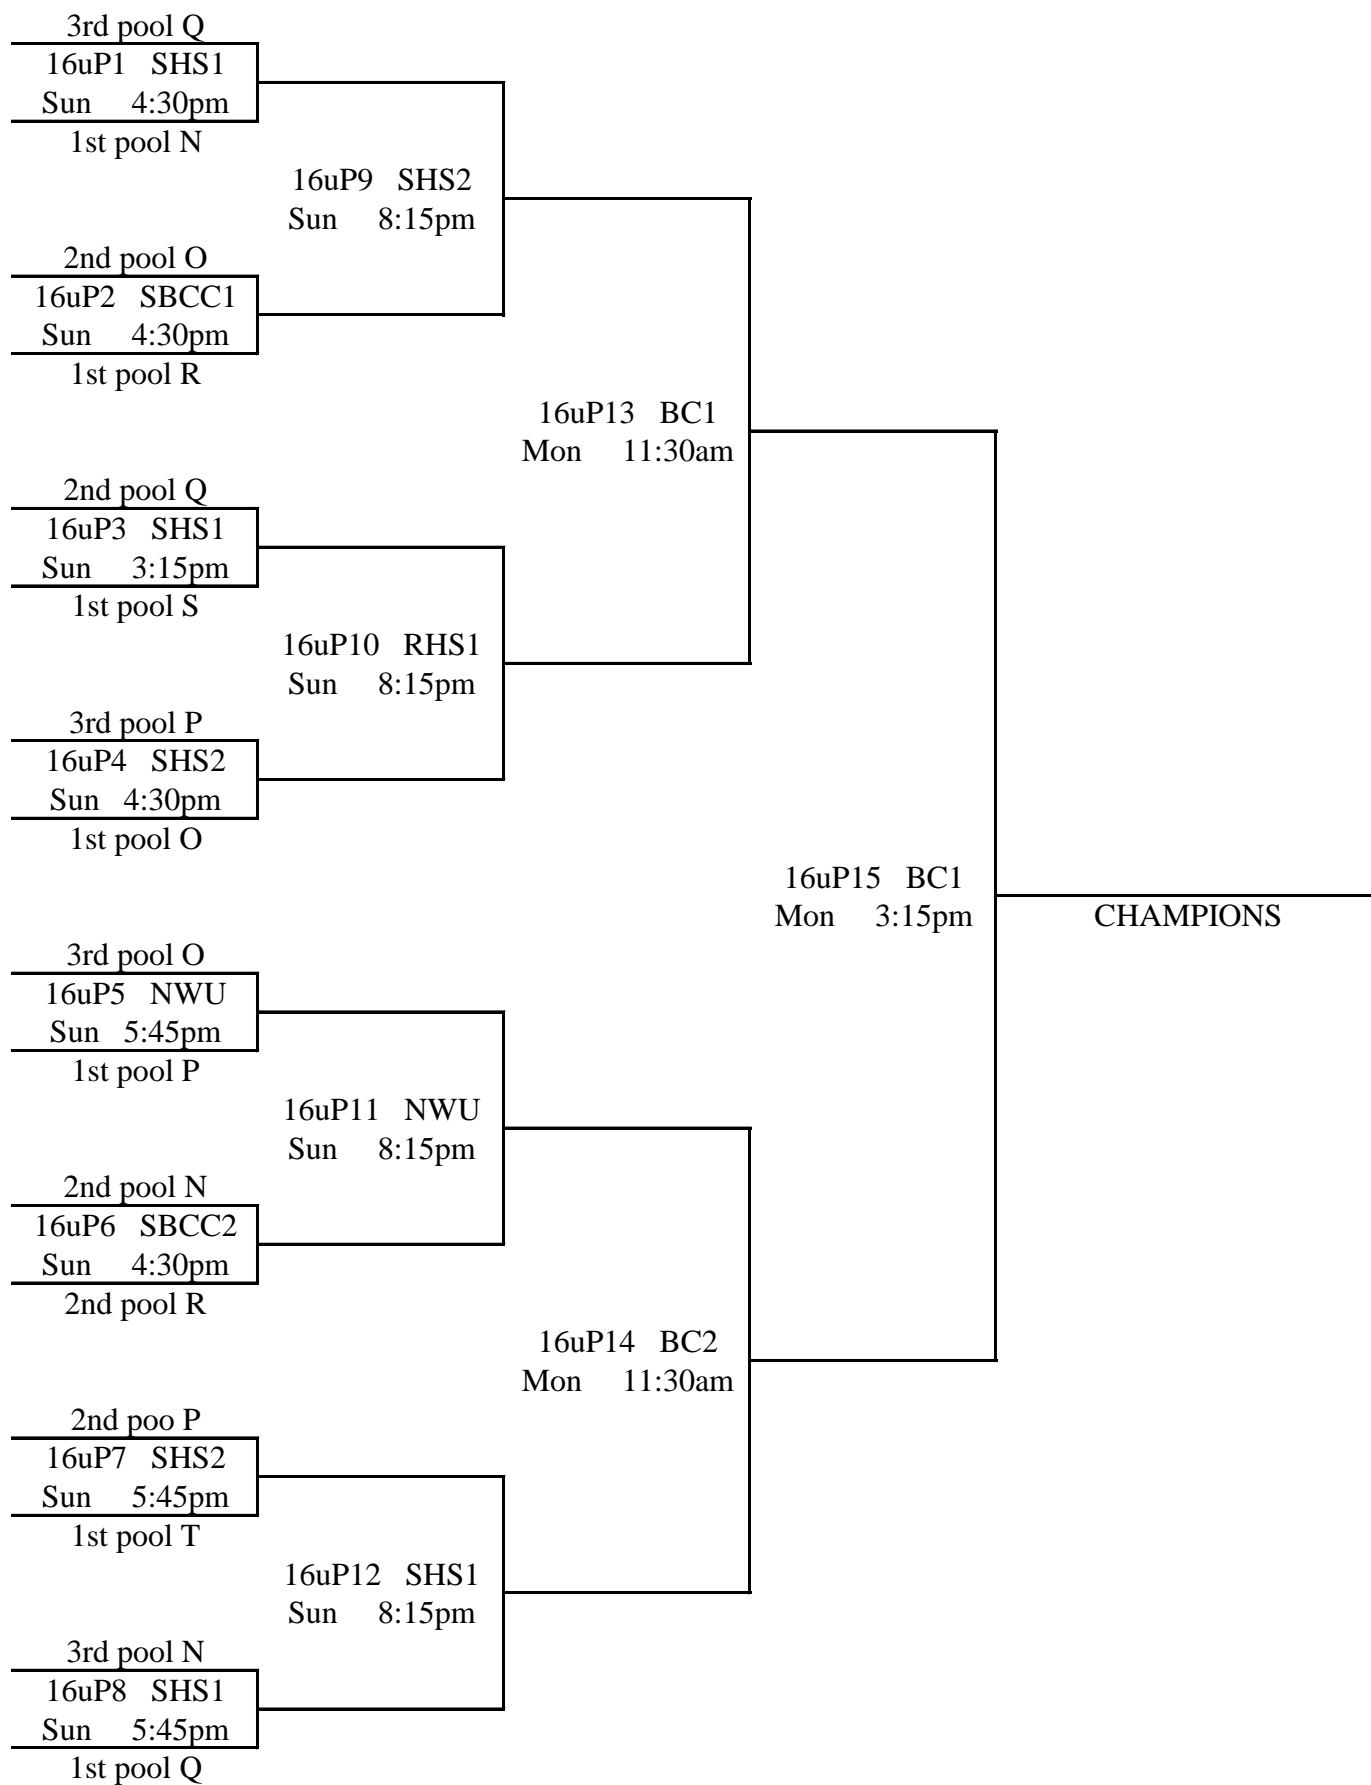

NW Premier Showcase/WA Games

July 8-11, 2011

17u Bronze Bracket

NW Premier Showcase/WA Games

July 8-11, 2011

16u Platinum Bracket

NW Premier Showcase/WA Games

July 8-11, 2011