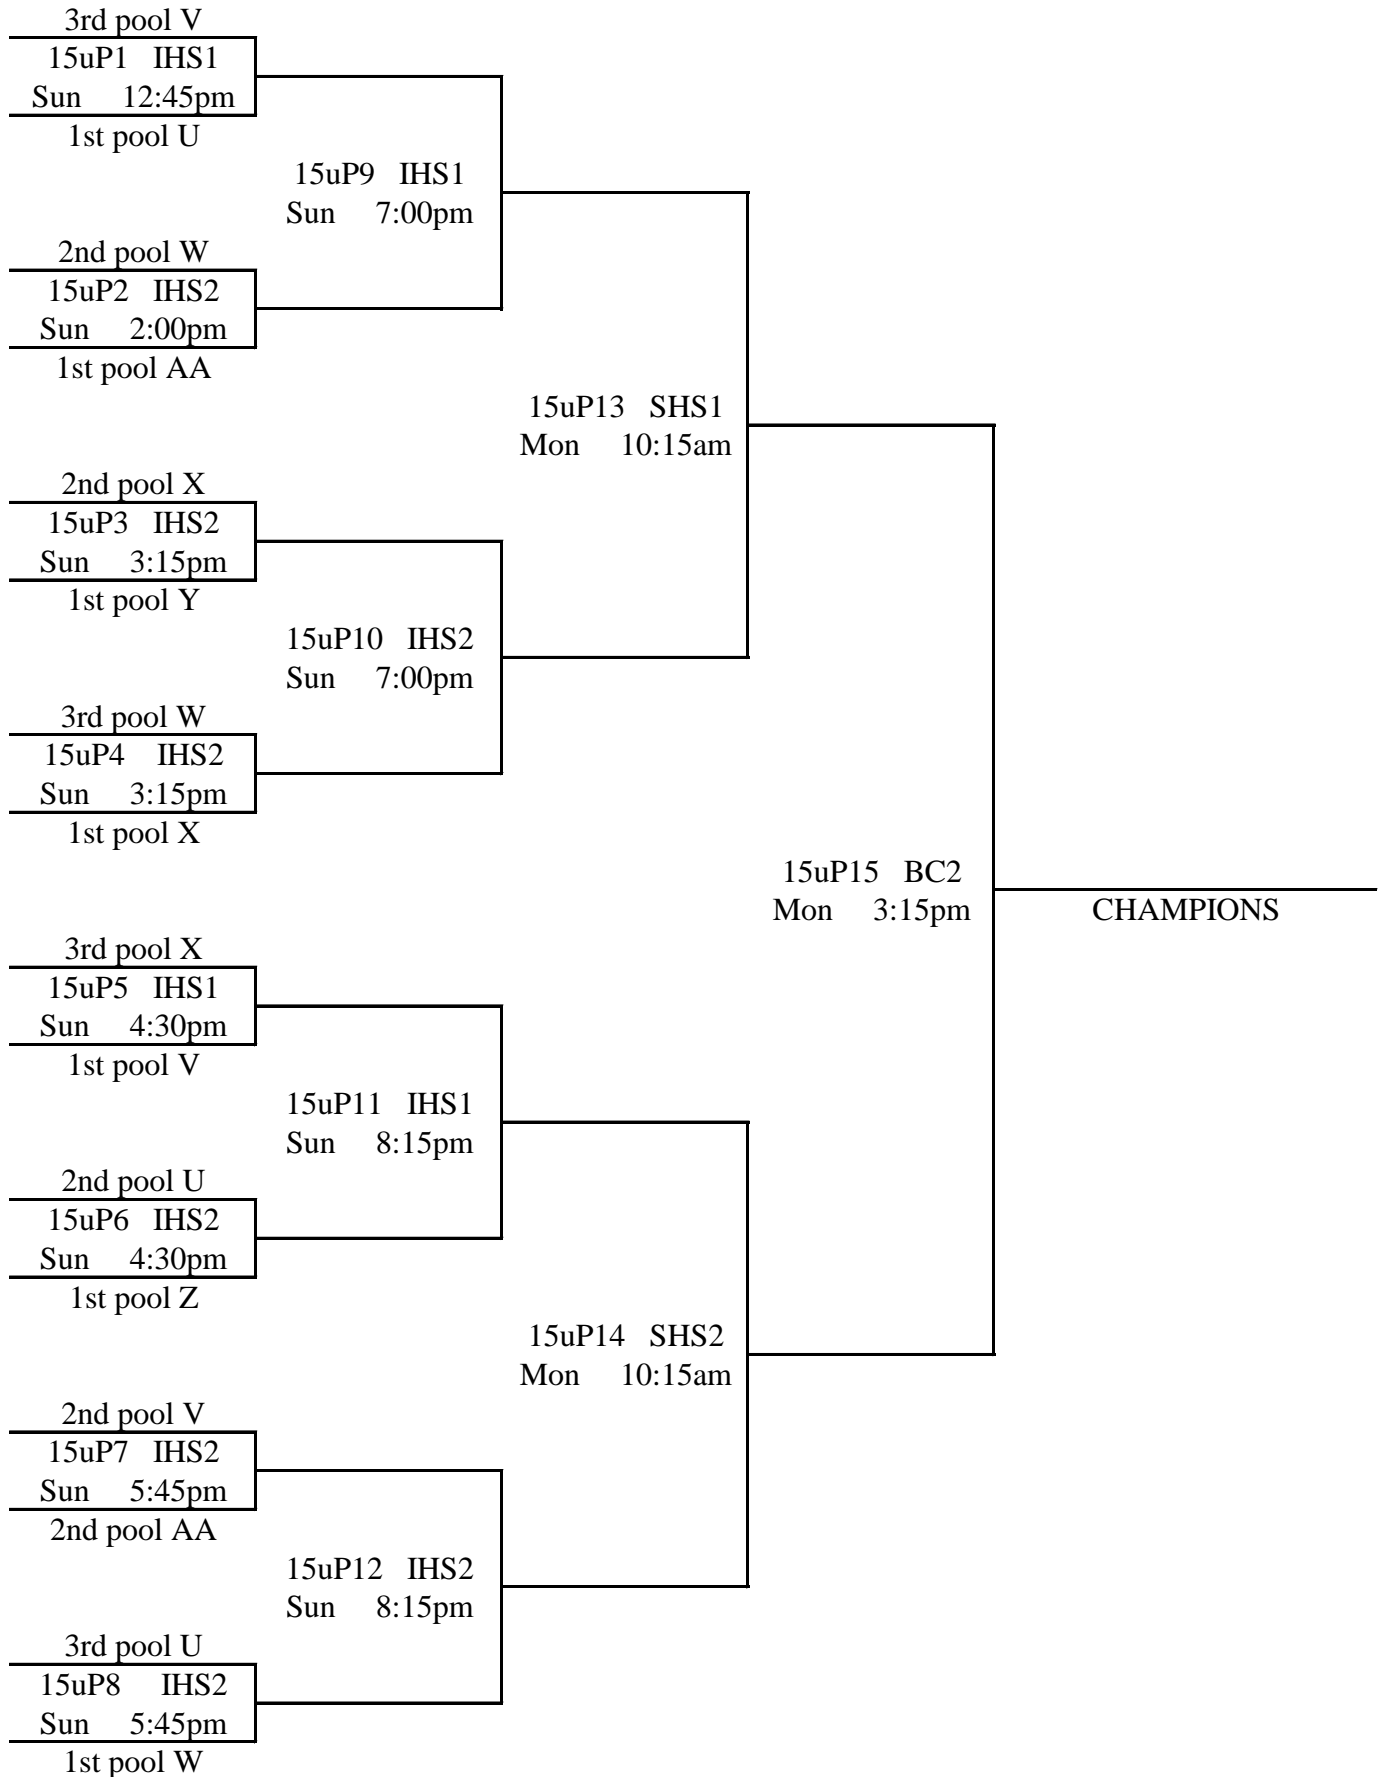

NW Premier Showcase/WA Games

July 8-11, 2011

15u Platinum Bracket