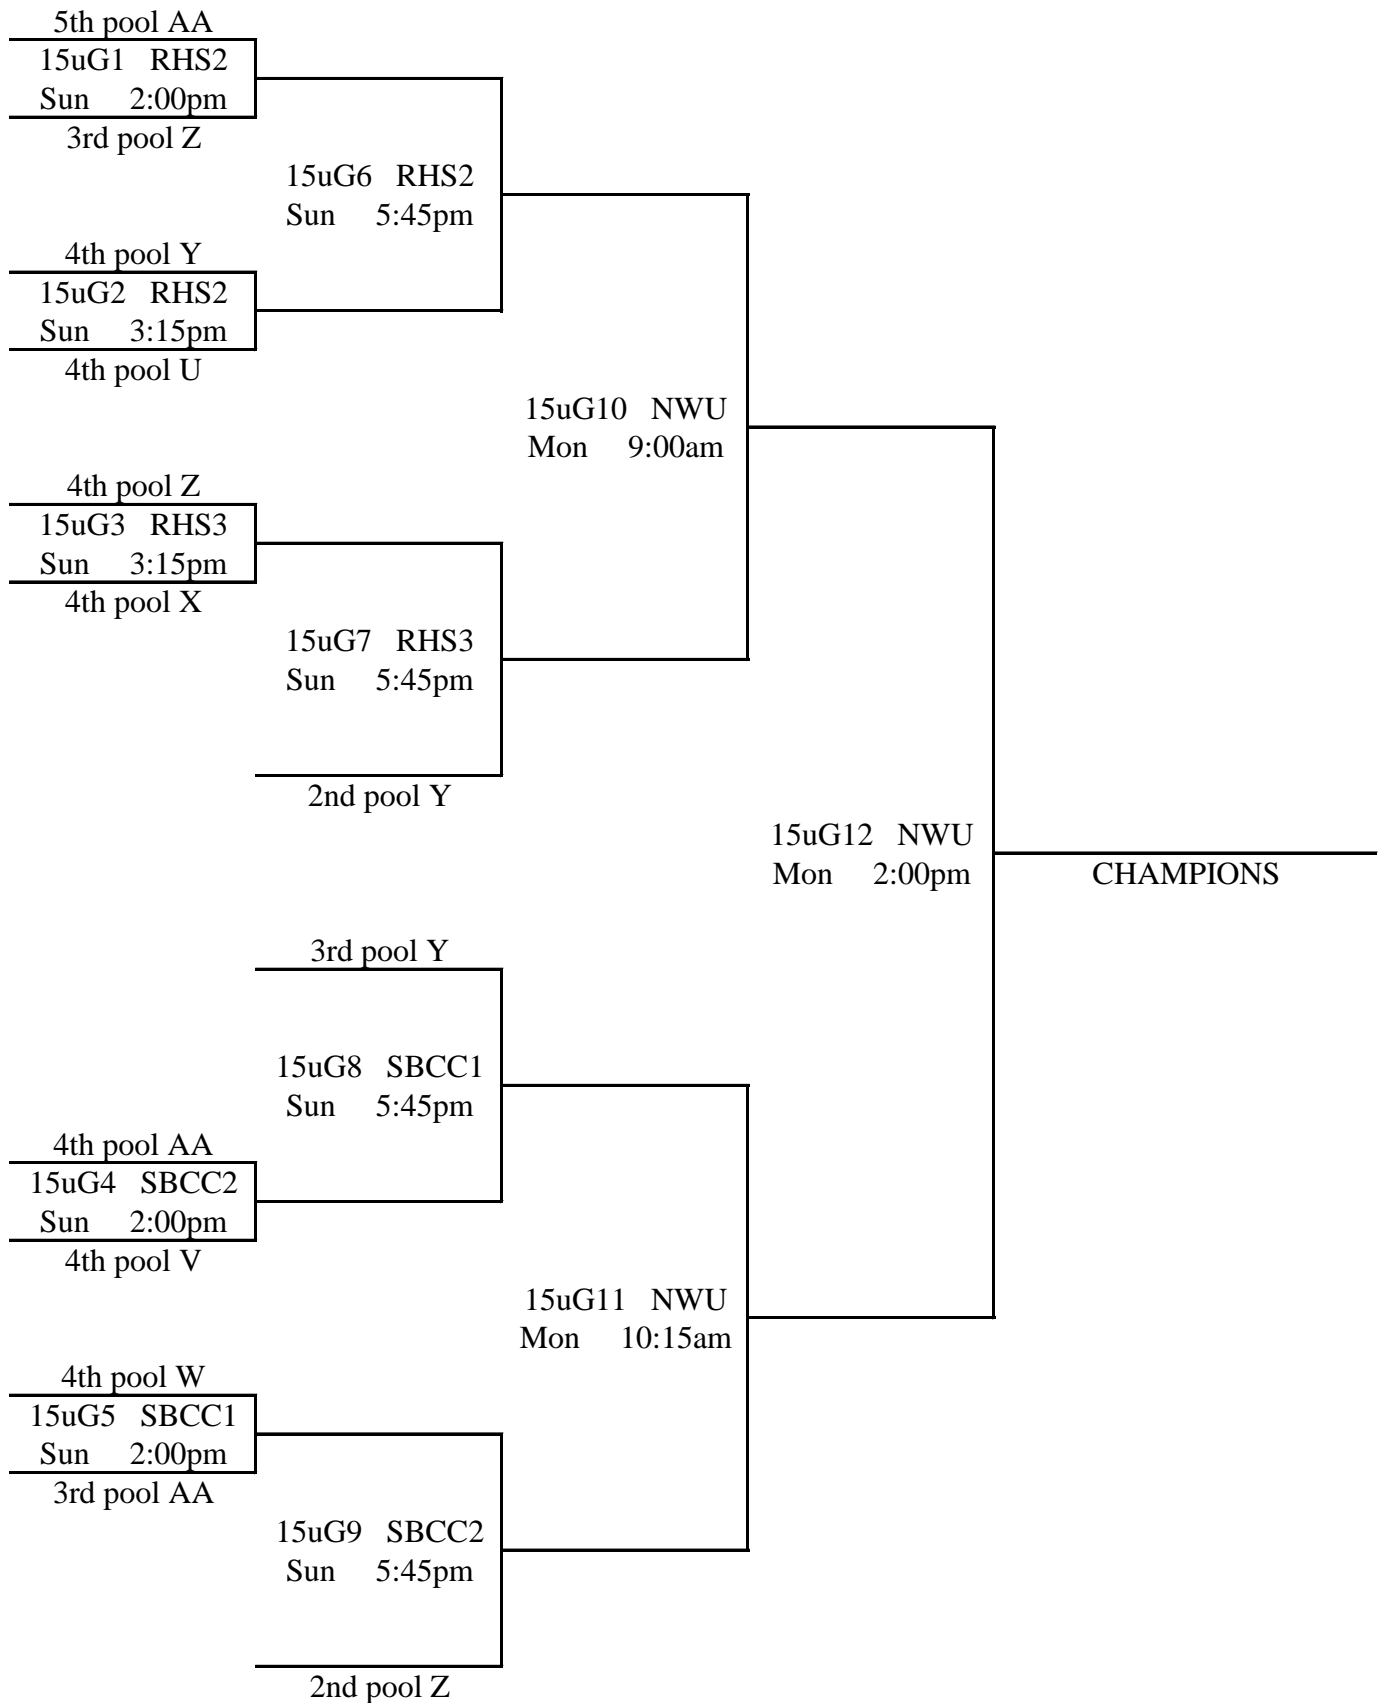

16u Gold Bracket

NW Premier Showcase/WA Games

July 8-11, 2011

15u Platinum Bracket

NW Premier Showcase/WA Games

July 8-11, 2011

15u Gold Bracket

NW Premier Showcase/WA Games