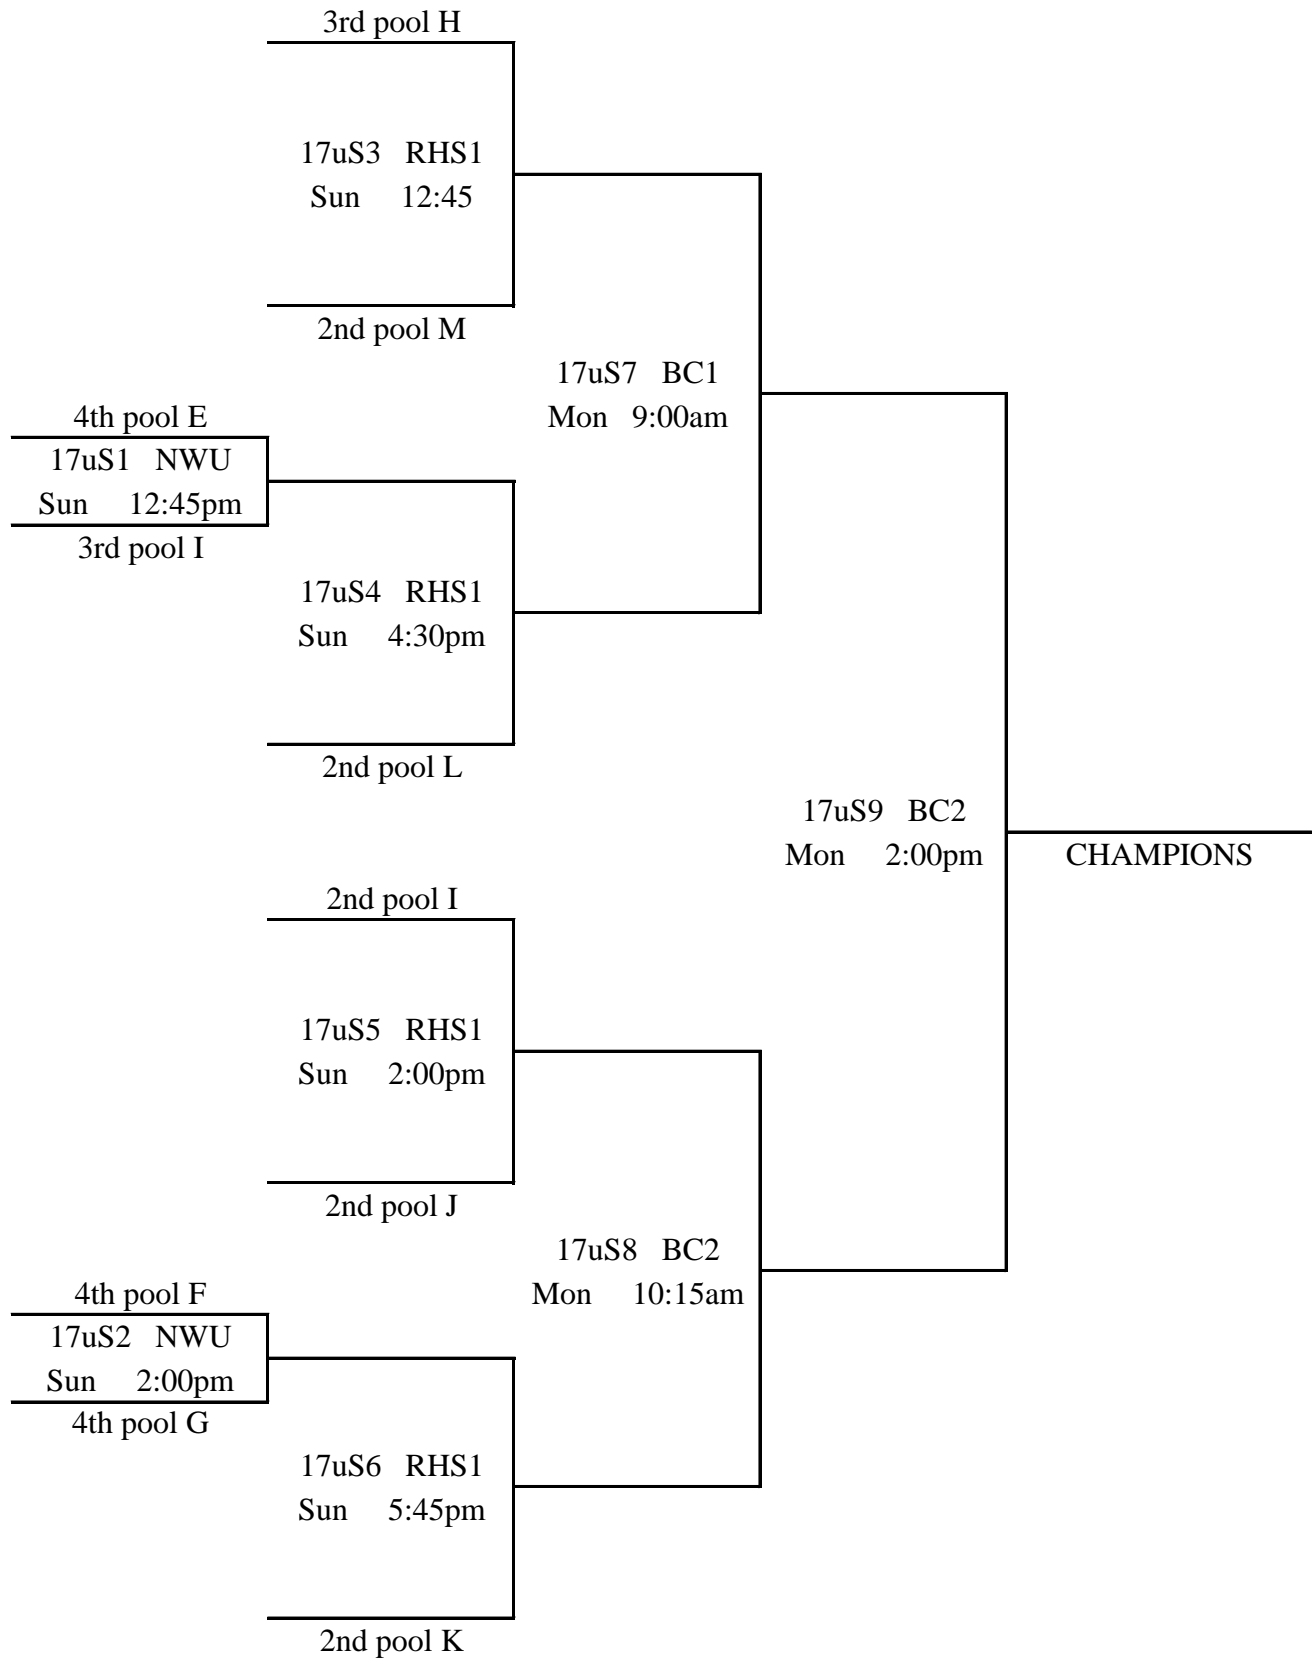

July 8-11, 2011

17u Platinum Bracket

NW Premier Showcase/WA Games

July 8-11, 2011

17u Gold Bracket

NW Premier Showcase/WA Games

July 8-11, 2011

17u Silver Bracket