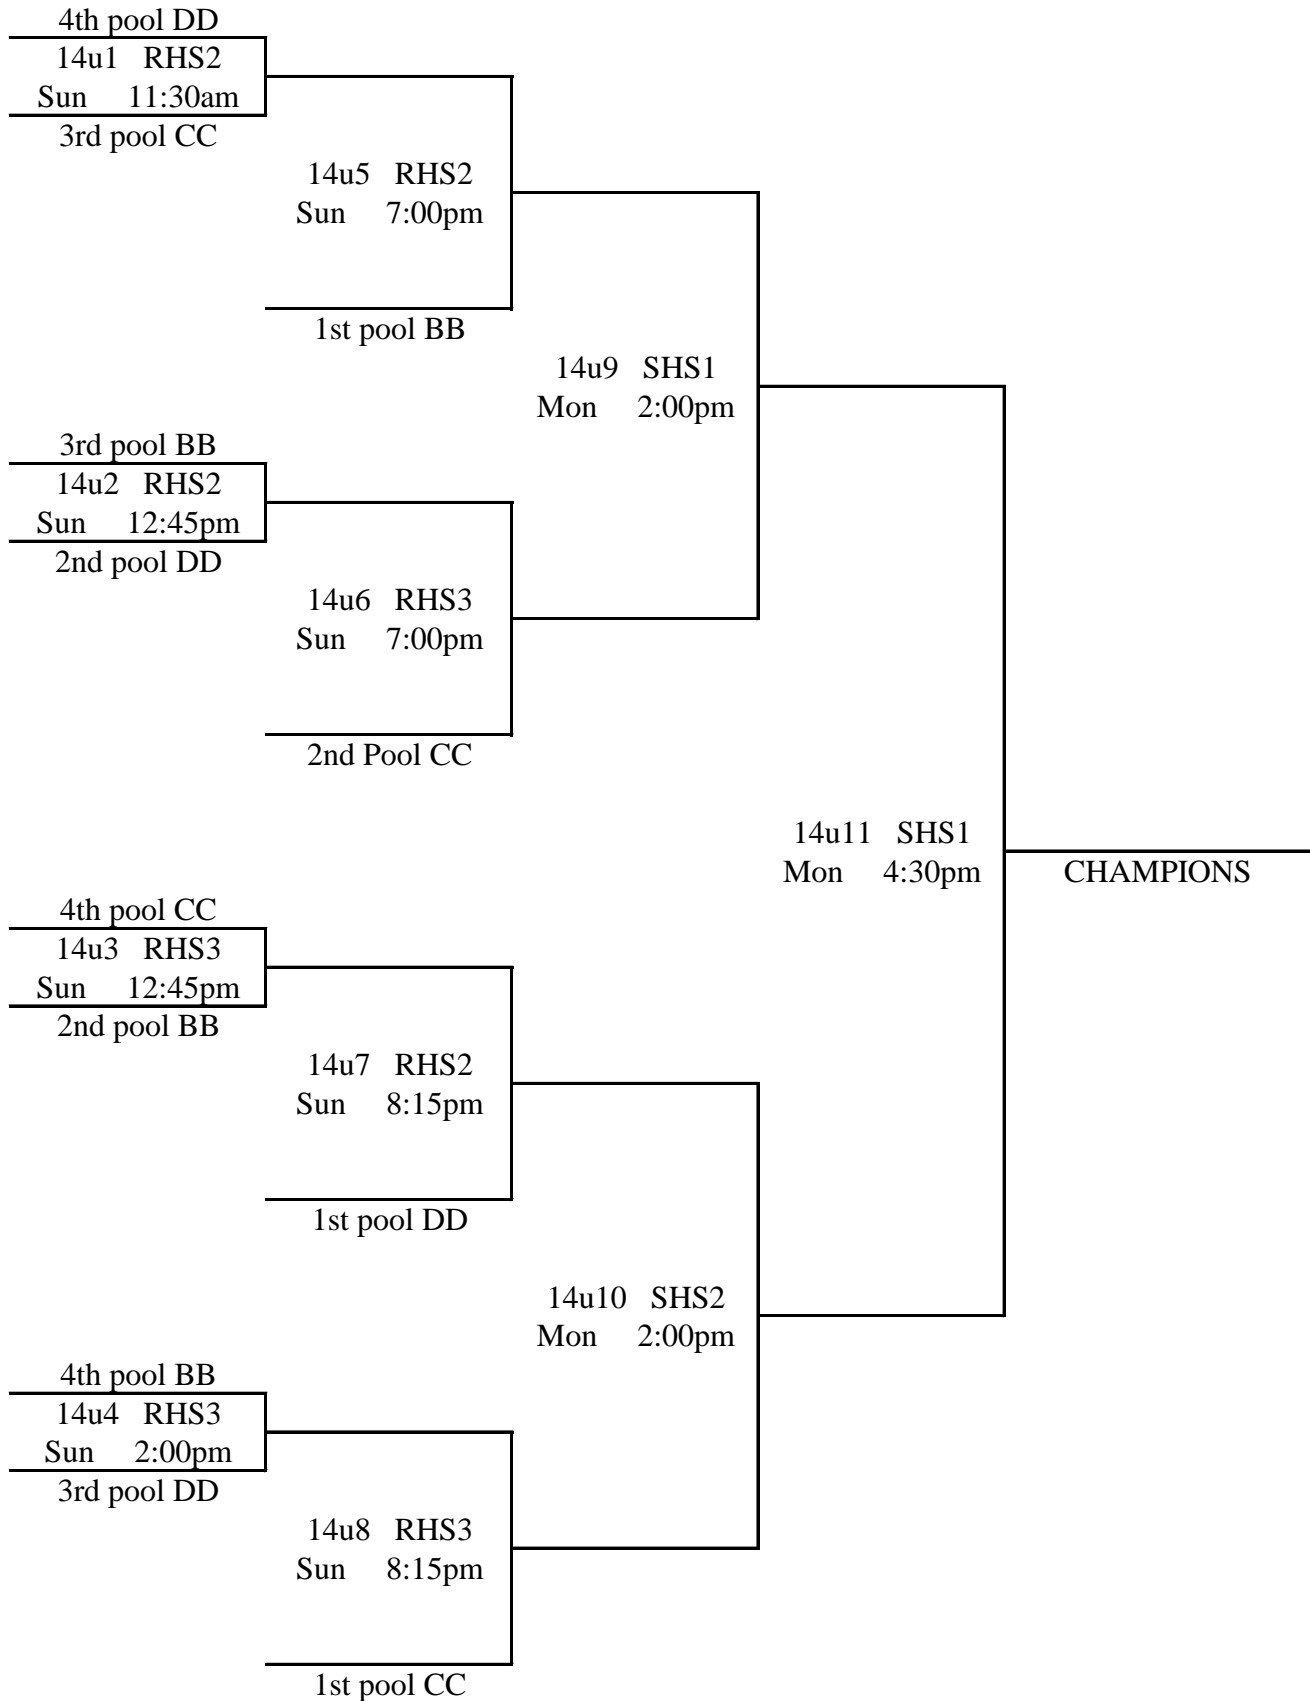

NW Premier Showcase/WA Games

July 8-11, 2011

14u Bracket