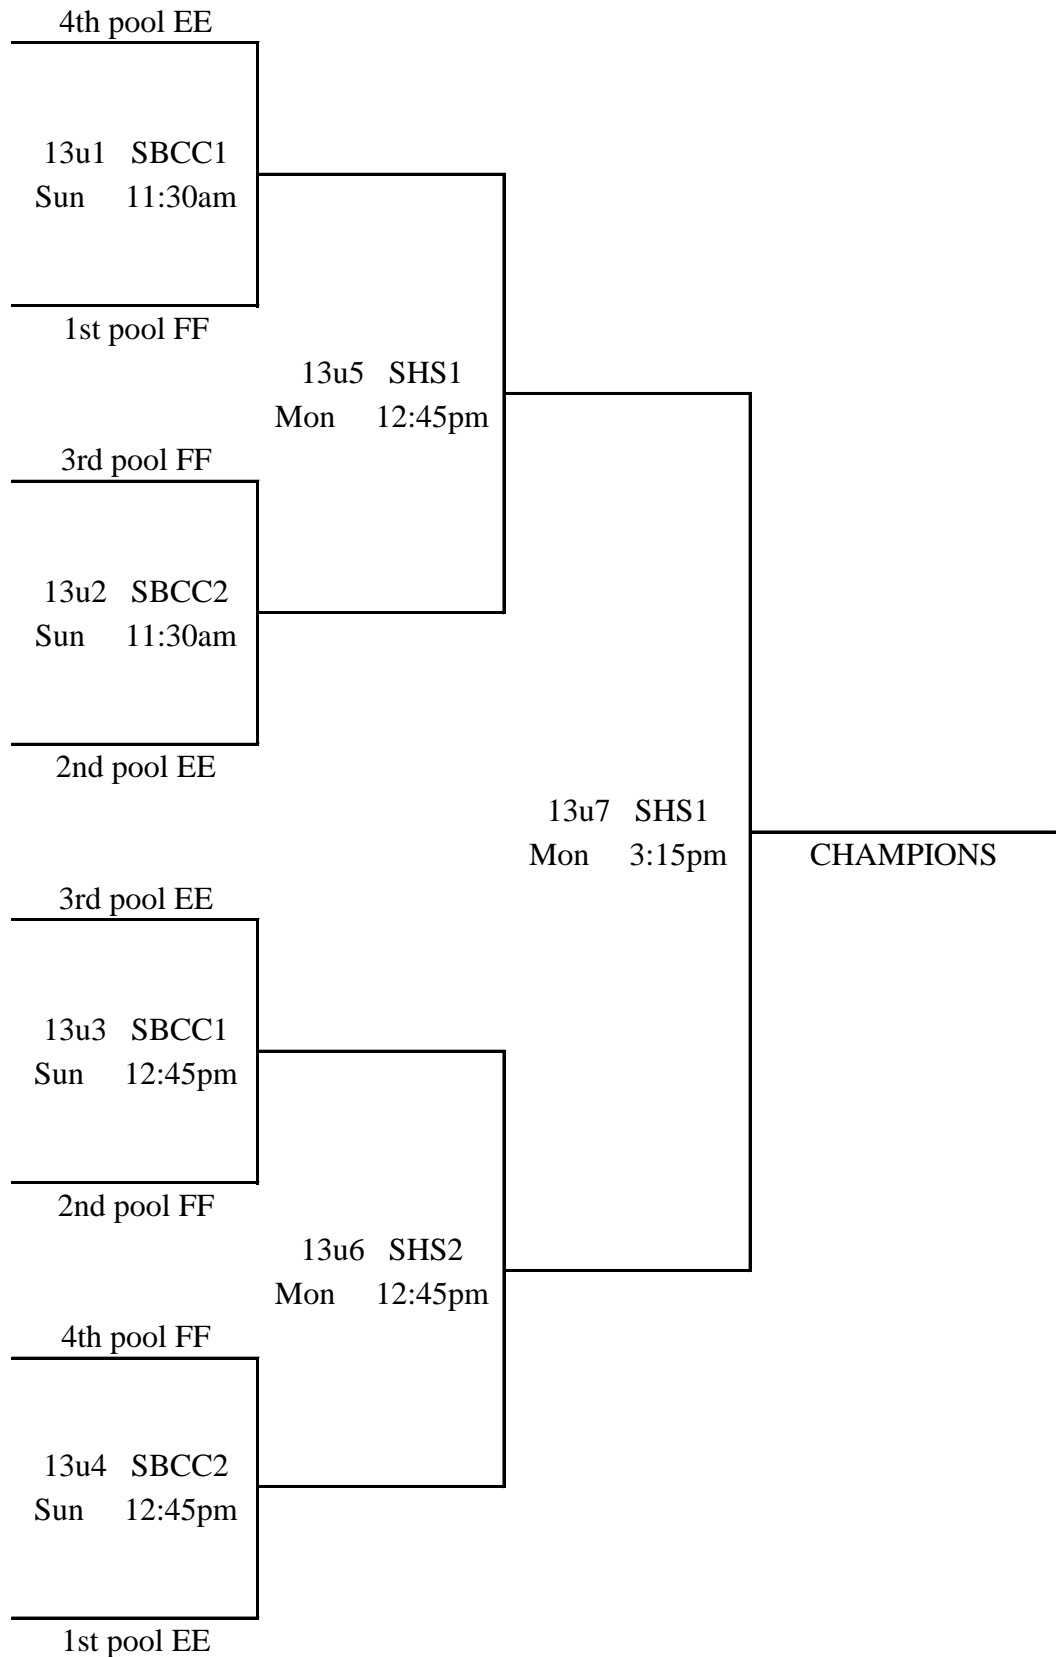

16u Gold Bracket

NW Premier Showcase/WA Games

July 8-11, 2011

15u Platinum Bracket

NW Premier Showcase/WA Games

July 8-11, 2011

15u Gold Bracket

NW Premier Showcase/WA Games

July 8-11, 2011

14u Bracket

NW Premier Showcase/WA Games

July 8-11, 2011

13u Bracket

NW Premier Showcase/WA Games

July 8-11, 2011

Tournament Rules