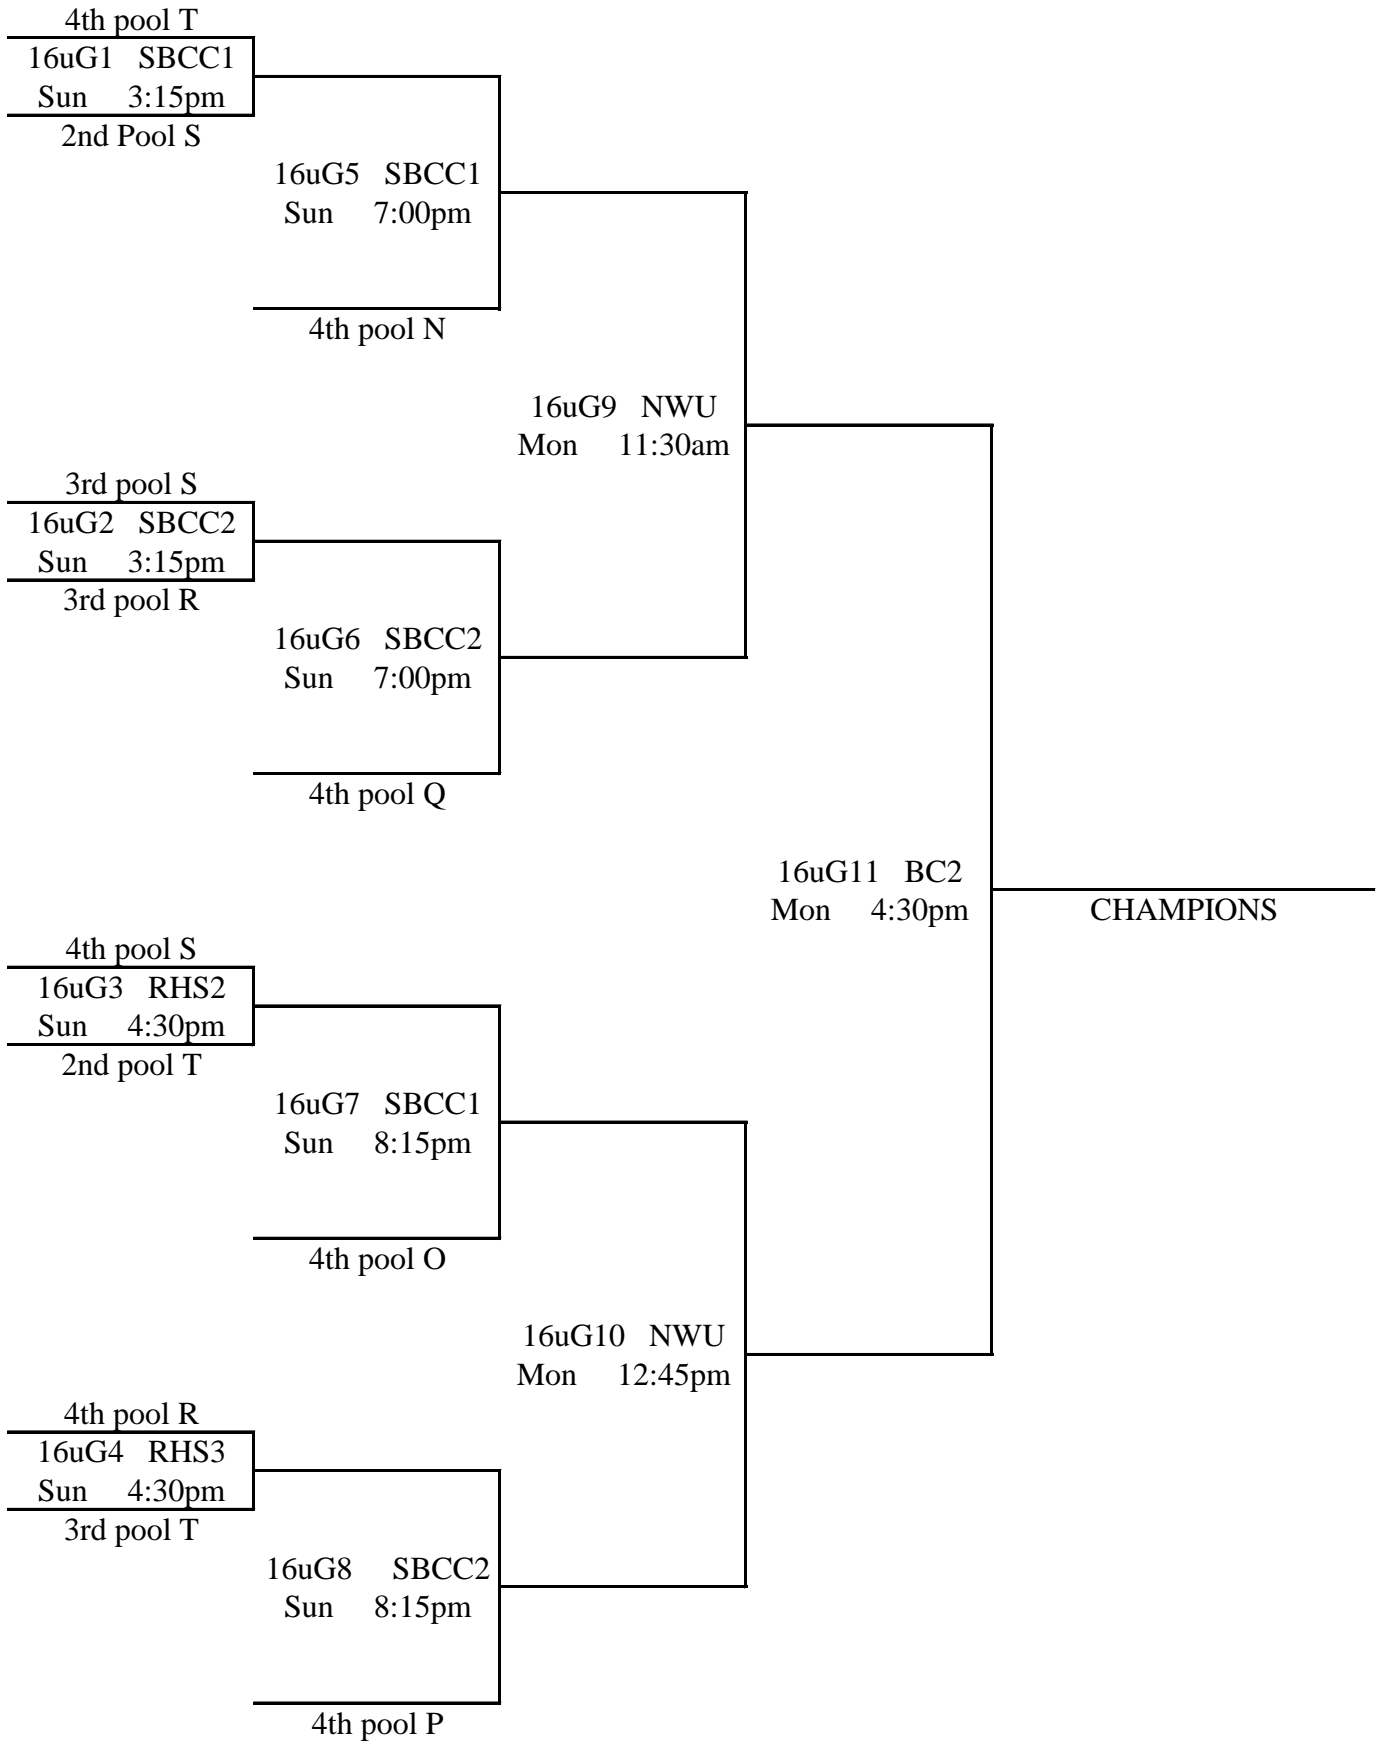

NW Premier Showcase/WA Games

July 8-11, 2011

16u Gold Bracket