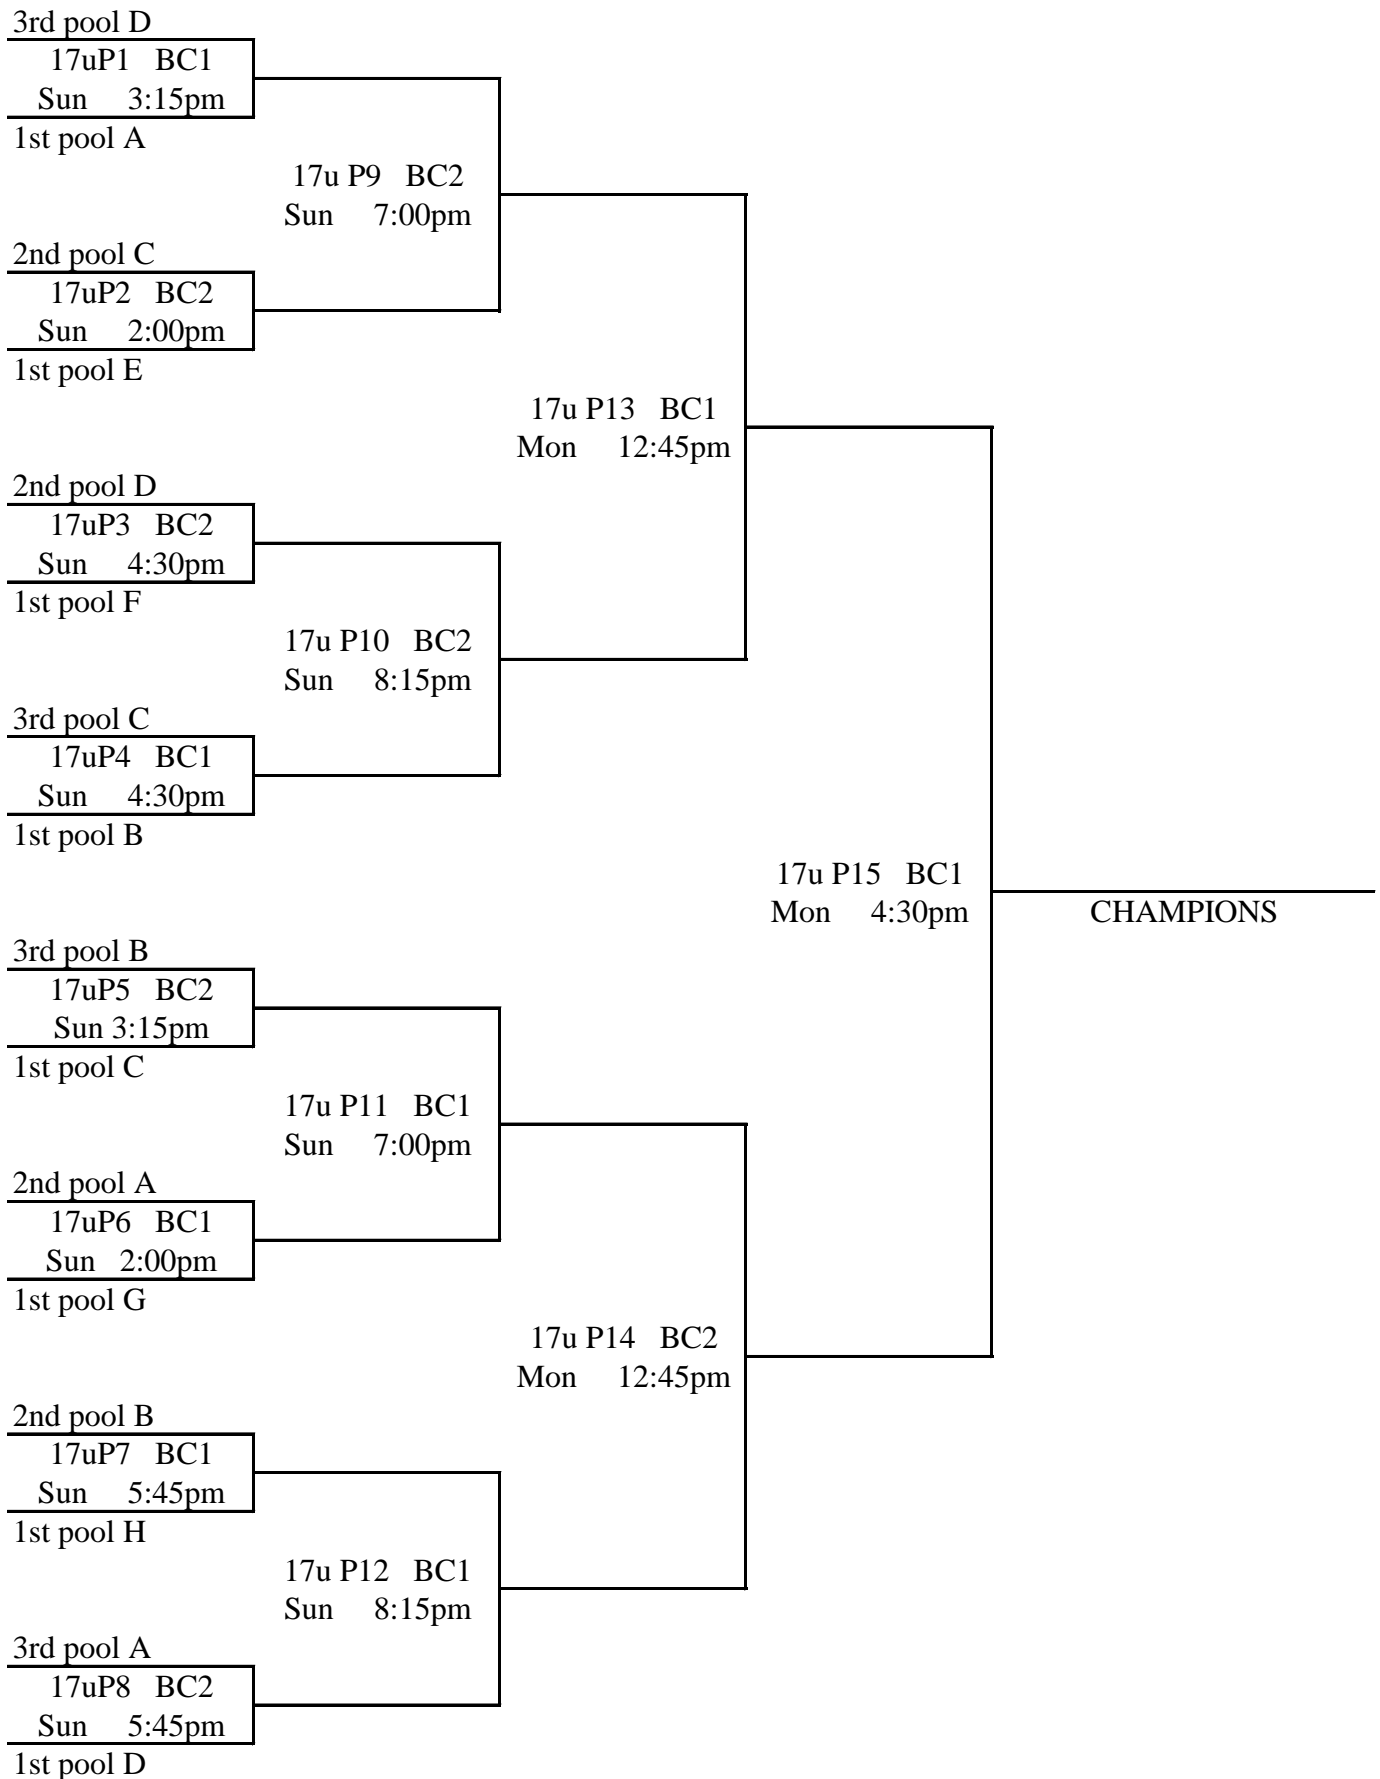

NW Premier Showcase/WA Games

July 8-11, 2011

17u Platinum Bracket