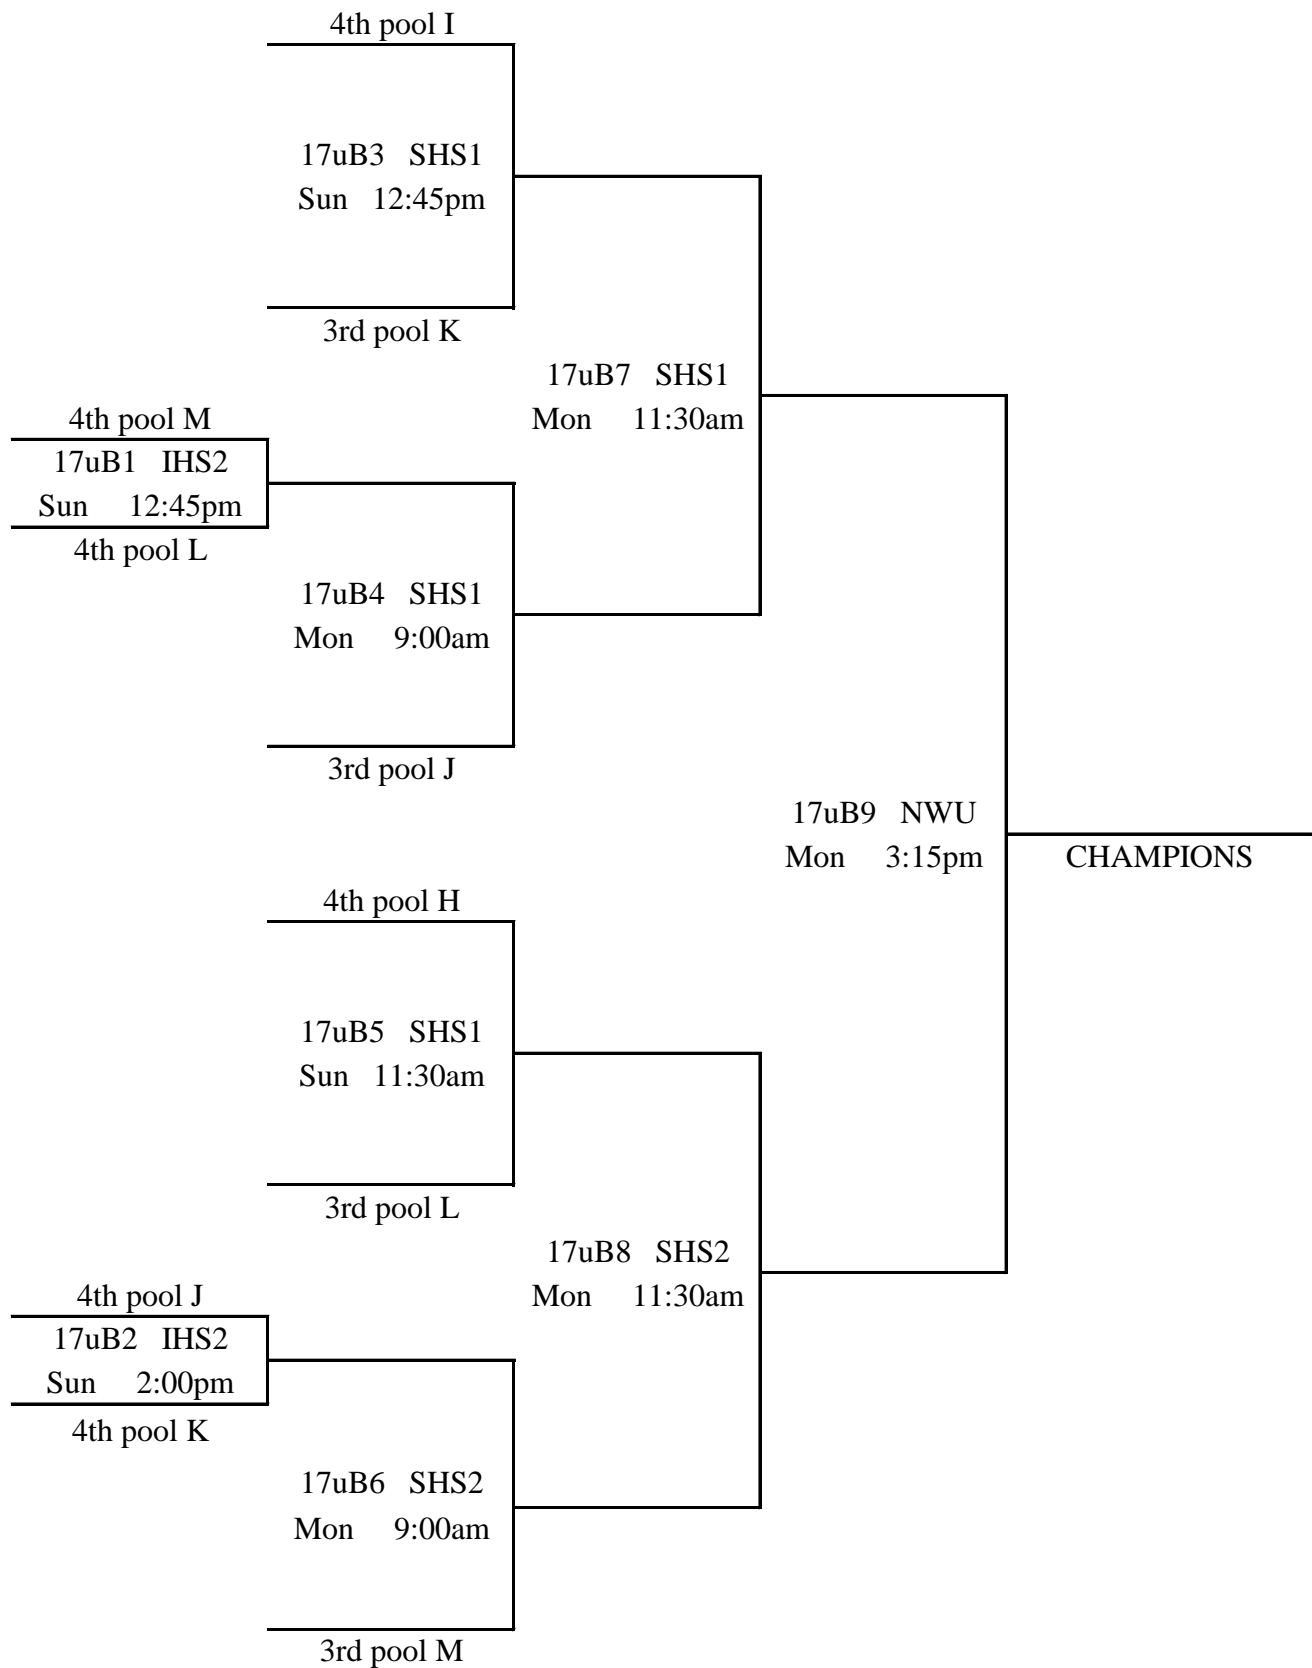

NW Premier Showcase/WA Games

July 8-11, 2011

17u Bronze Bracket