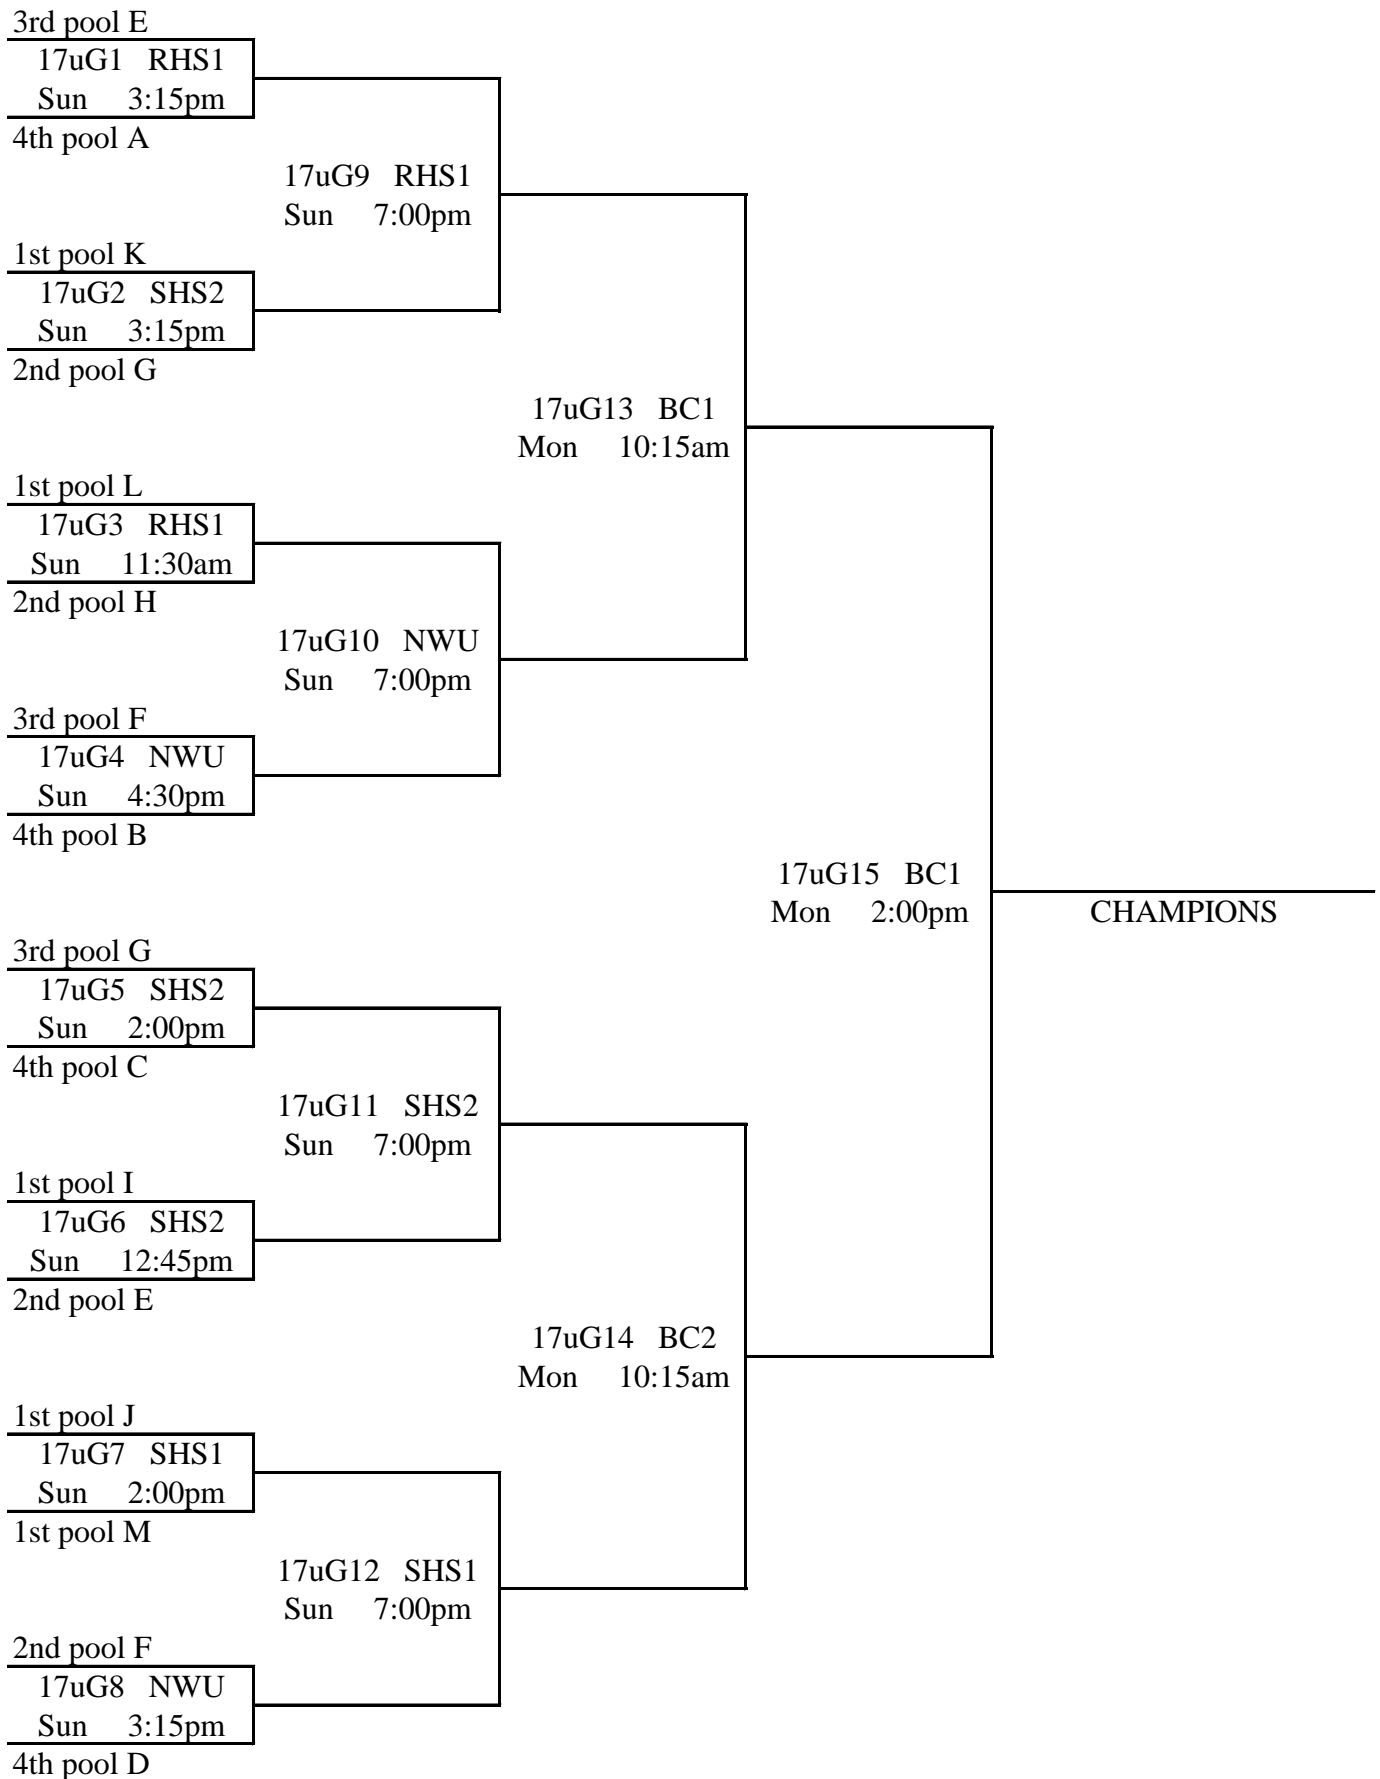

July 8-11, 2011

17u Platinum Bracket

NW Premier Showcase/WA Games

July 8-11, 2011

17u Gold Bracket

NW Premier Showcase/WA Games

July 8-11, 2011

17u Silver Bracket